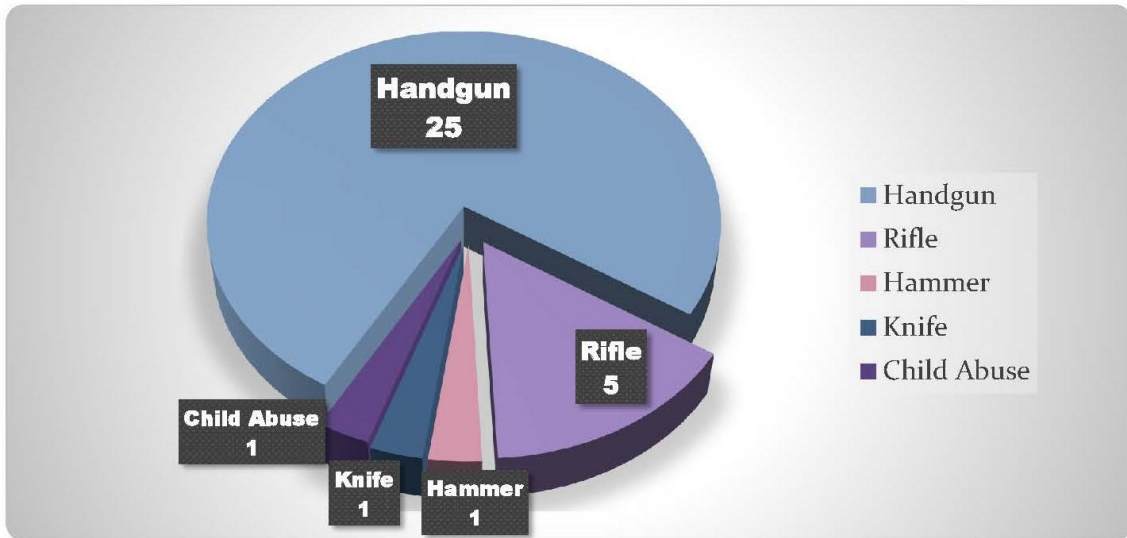

2015 National Avg. Homicide Clearance Rate (64%)

Clearance Rate of All 1,966 Cases Assigned in 2015 (55%)

2015 Homicides by Type

2015 Homicide Weapon Type

Defensive Action Stats

Citizen's Survey Results