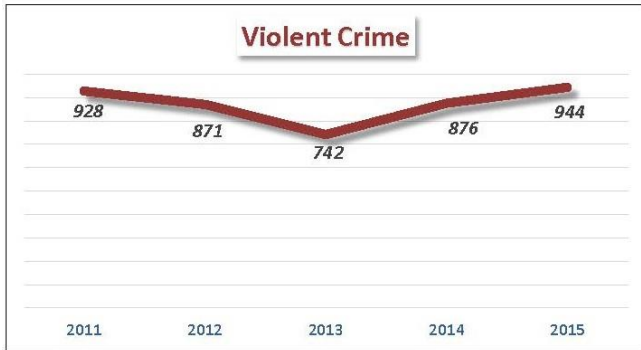

POLICE DEPARTMENT

OFFICE OF THE CHIEF OF POLICE

Terry Zeigler
Chief of Police

Major Michael York
Executive Officer

2015 ANNUAL REPORT

Target Crime Stats

Homicide Stats

2015 KCKPD Homicide Clearance Rate (84%)

2015 National Avg. Homicide Clearance Rate (64%)

Clearance Rate of All 1,966 Cases Assigned in 2015 (55%)

2015 Homicides by Type

2015 Homicide Weapon Type

Defensive Action Stats

Citizen's Survey Results