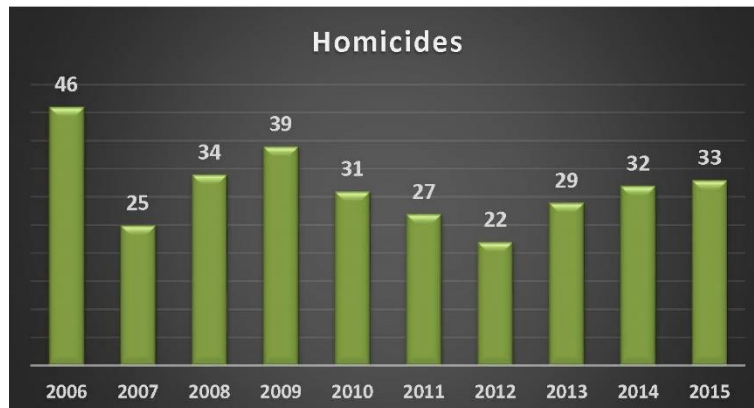

POLICE DEPARTMENT

OFFICE OF THE CHIEF OF POLICE

Terry Zeigler
Chief of Police

Major Michael York
Executive Officer

2015 ANNUAL REPORT

Target Crime Stats

Homicide Stats

2015 KCKPD Homicide Clearance Rate (84%)

2015 National Avg. Homicide Clearance Rate (64%)

Clearance Rate of All 1,966 Cases Assigned in 2015 (55%)

2015 Homicides by Type

2015 Homicide Weapon Type

Defensive Action Stats

Citizen's Survey Results