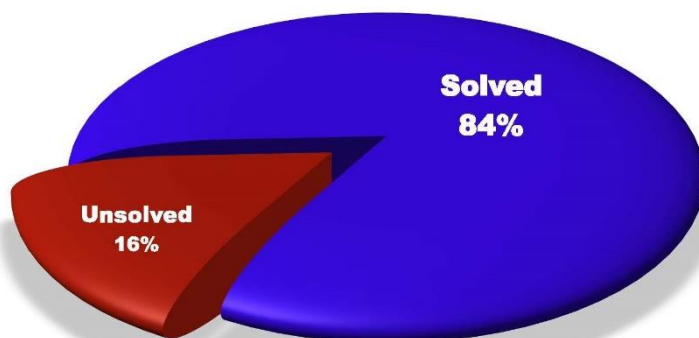

Clearance Rate of All 1,966 Cases Assigned in 2015 (55%)