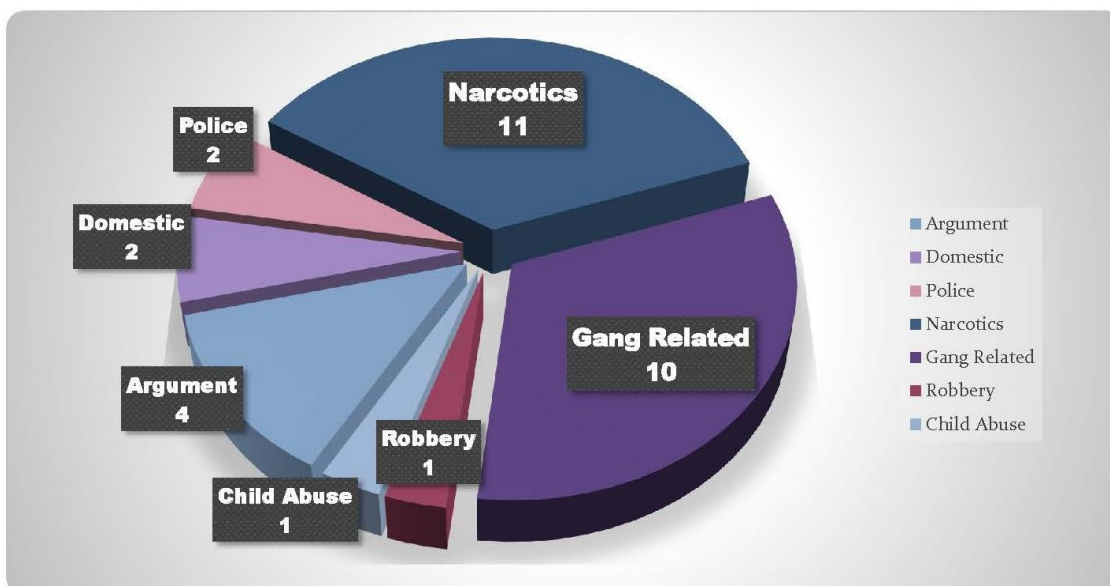

POLICE DEPARTMENT

OFFICE OF THE CHIEF OF POLICE

Terry Zeigler
Chief of Police

Major Michael York
Executive Officer

2015 ANNUAL REPORT

Target Crime Stats

Homicide Stats

2015 KCKPD Homicide Clearance Rate (84%)

2015 National Avg. Homicide Clearance Rate (64%)

Clearance Rate of All 1,966 Cases Assigned in 2015 (55%)

2015 Homicides by Type

2015 Homicide Weapon Type

Defensive Action Stats

Citizen's Survey Results