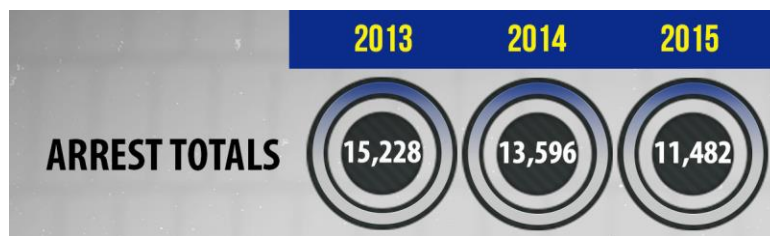

Defensive Action Stats