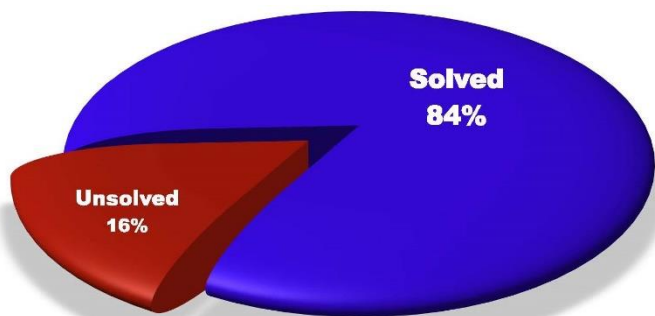

2015 KCKPD Homicide Clearance Rate (84%)

2015 National Avg. Homicide Clearance Rate (64%)