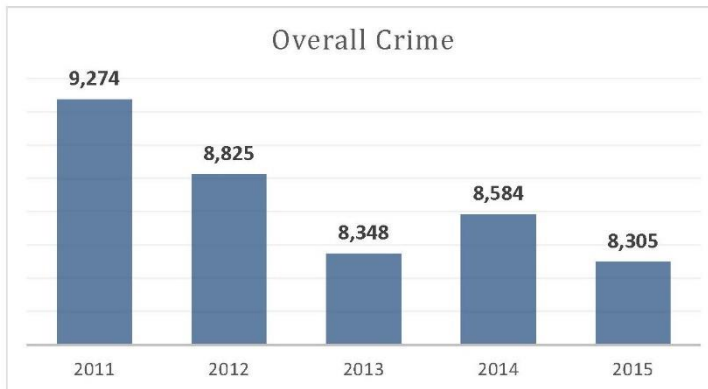

POLICE DEPARTMENT

OFFICE OF THE CHIEF OF POLICE

Terry Zeigler
Chief of Police

Major Michael York
Executive Officer

2015 ANNUAL REPORT

Target Crime Stats

Homicide Stats

2015 KCKPD Homicide Clearance Rate (84%)

2015 National Avg. Homicide Clearance Rate (64%)

Clearance Rate of All 1,966 Cases Assigned in 2015 (55%)

2015 Homicides by Type

2015 Homicide Weapon Type

Defensive Action Stats

Citizen's Survey Results