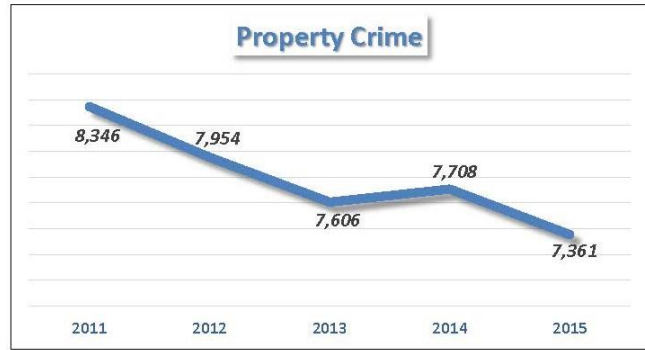

POLICE DEPARTMENT

OFFICE OF THE CHIEF OF POLICE

Terry Zeigler
Chief of Police

Major Michael York
Executive Officer

2015 ANNUAL REPORT

Target Crime Stats

Homicide Stats

2015 KCKPD Homicide Clearance Rate (84%)