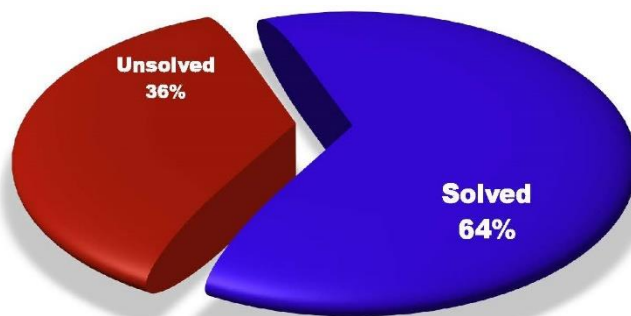

2015 KCKPD Homicide Clearance Rate (84%)

2015 National Avg. Homicide Clearance Rate (64%)